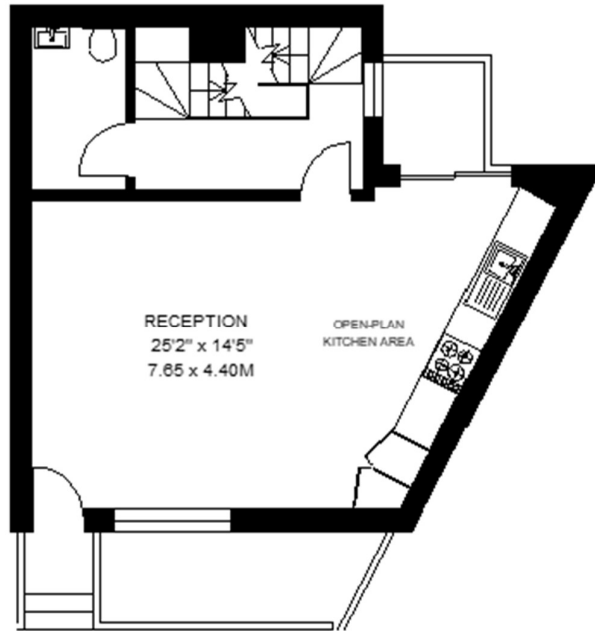

Tilemakers Yard, London SW18
Approx Internal Floor Area
1085 SQ.FT. / 100.8 SQ.M.

Ground Floor

Lower Ground Floor

Upper Floor