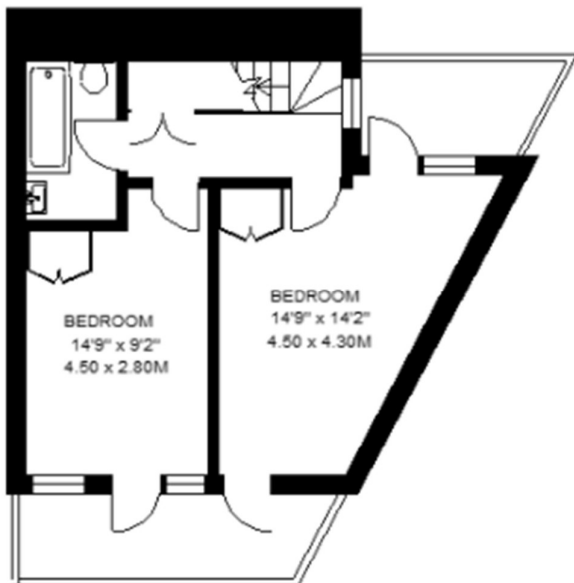

Tilemakers Yard, London SW18
Approx Internal Floor Area
1085 SQ.FT. / 100.8 SQ.M.

Ground Floor

Lower Ground Floor

Upper Floor